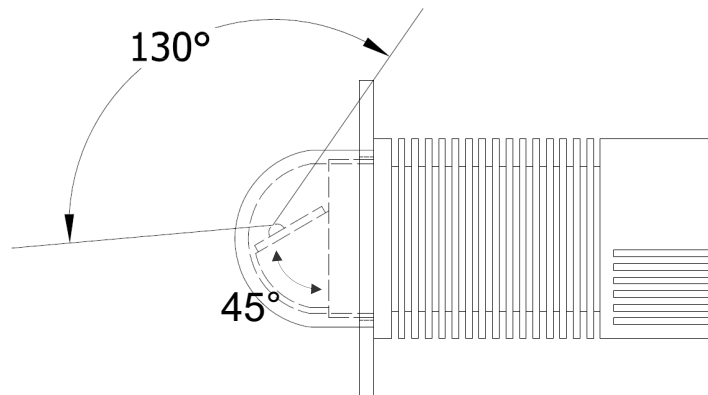

STROBE-BRIK™

SB-040QD and SB-041QD Single Color and RGB LED Strobes
Architectural-use, DMX-controlled SB-04XQD series

SB-040QD with Mounting Disk