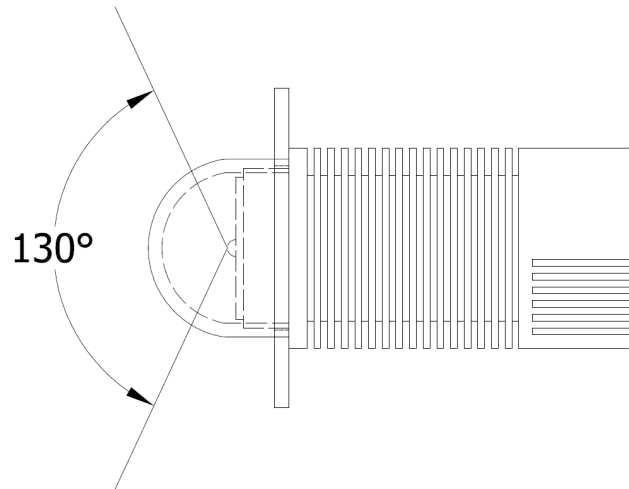

SB-041QD with Mounting Disk

STROBE-BRIK™

SB-040QD and SB-041QD Single Color and RGB LED Strobes
Architectural-use, DMX-controlled SB-04XQD series

SB-040QD with Mounting Disk